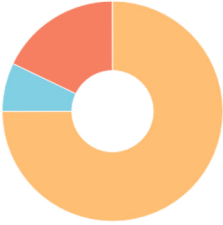

Digital Reputation

The Chelsea at Brookhaven Overview Report

VISIBILITY

82% Presence Score

21 Listings
Accurate

2 Listings
Errors

5 Sources
Missing

REVIEWS

Positive Neutral Negative No Rating

0%

0%

0%

0%

MENTIONS

Overall Sentiment