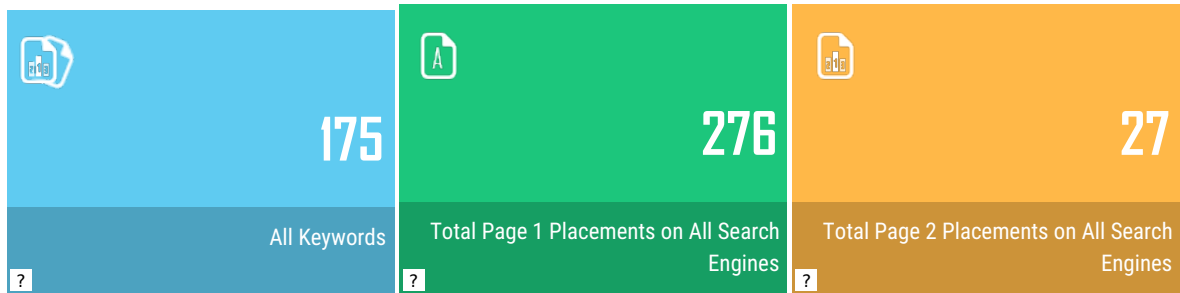

Keyword ranking

Demo Project 1

Demo Project 1		
Google Keyword (US)	Current March 3, 2018	Before SEO
Bench Scales Baltimore MD <small>Before SEO : Nov 17, 2017</small>	1	4 ↑ 3
Bench Scales Harrisburg <small>Before SEO : Jun 02, 2014</small>	1	Not in Top 20 ↑ 9
Bench Scales Lancaster <small>Before SEO : Nov 17, 2017</small>	1	3 ↑ 2
Bench Scales State College <small>Before SEO : Nov 17, 2017</small>	1	1
Bench Scales State College PA <small>Before SEO : Nov 26, 2013</small>	1	Not in Top 100 ↑ 99
Bench Scales Williamsport PA <small>Before SEO : Nov 17, 2017</small>	1	1
Bench scale Baltimore <small>Before SEO : Jan 30, 2012</small>	1	1
Bench scales Lancaster <small>Before SEO : Dec 25, 2011</small>	1	1
Bench scales Lancaster PA <small>Before SEO : May 15, 2013</small>	1	2 ↑ 1
Bench scales Reading PA <small>Before SEO : Mar 04, 2013</small>	1	1
Bench scales Williamsport <small>Before SEO : Dec 25, 2011</small>	1	1
Bench scales York <small>Before SEO : Dec 25, 2011</small>	1	1